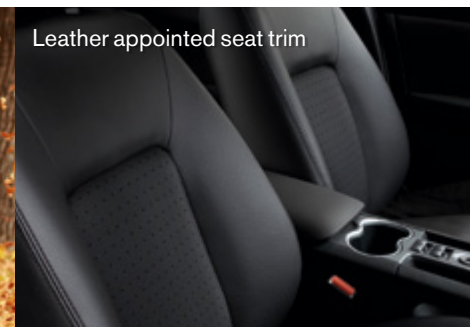

Sedan
Sportwagon

Special Edition Commodore Z-Series

More Commodore than ever before.

Commodore Z-Series Sportwagon in Sizzle

It's natural for you to want more out of life.

More fun with family and friends – more freedom, more time to make the most of every moment.

Available in Sedan and spacious Sportwagon, the new Commodore Z-Series offers exceptional value with its range of extras including:

- 18" Alloy wheels (4)
- Rear view camera
- Rear Park Assist
- Leather appointed seat trim
- Exterior chrome highlights
- Special 'Z-Series' badging and carpet mats