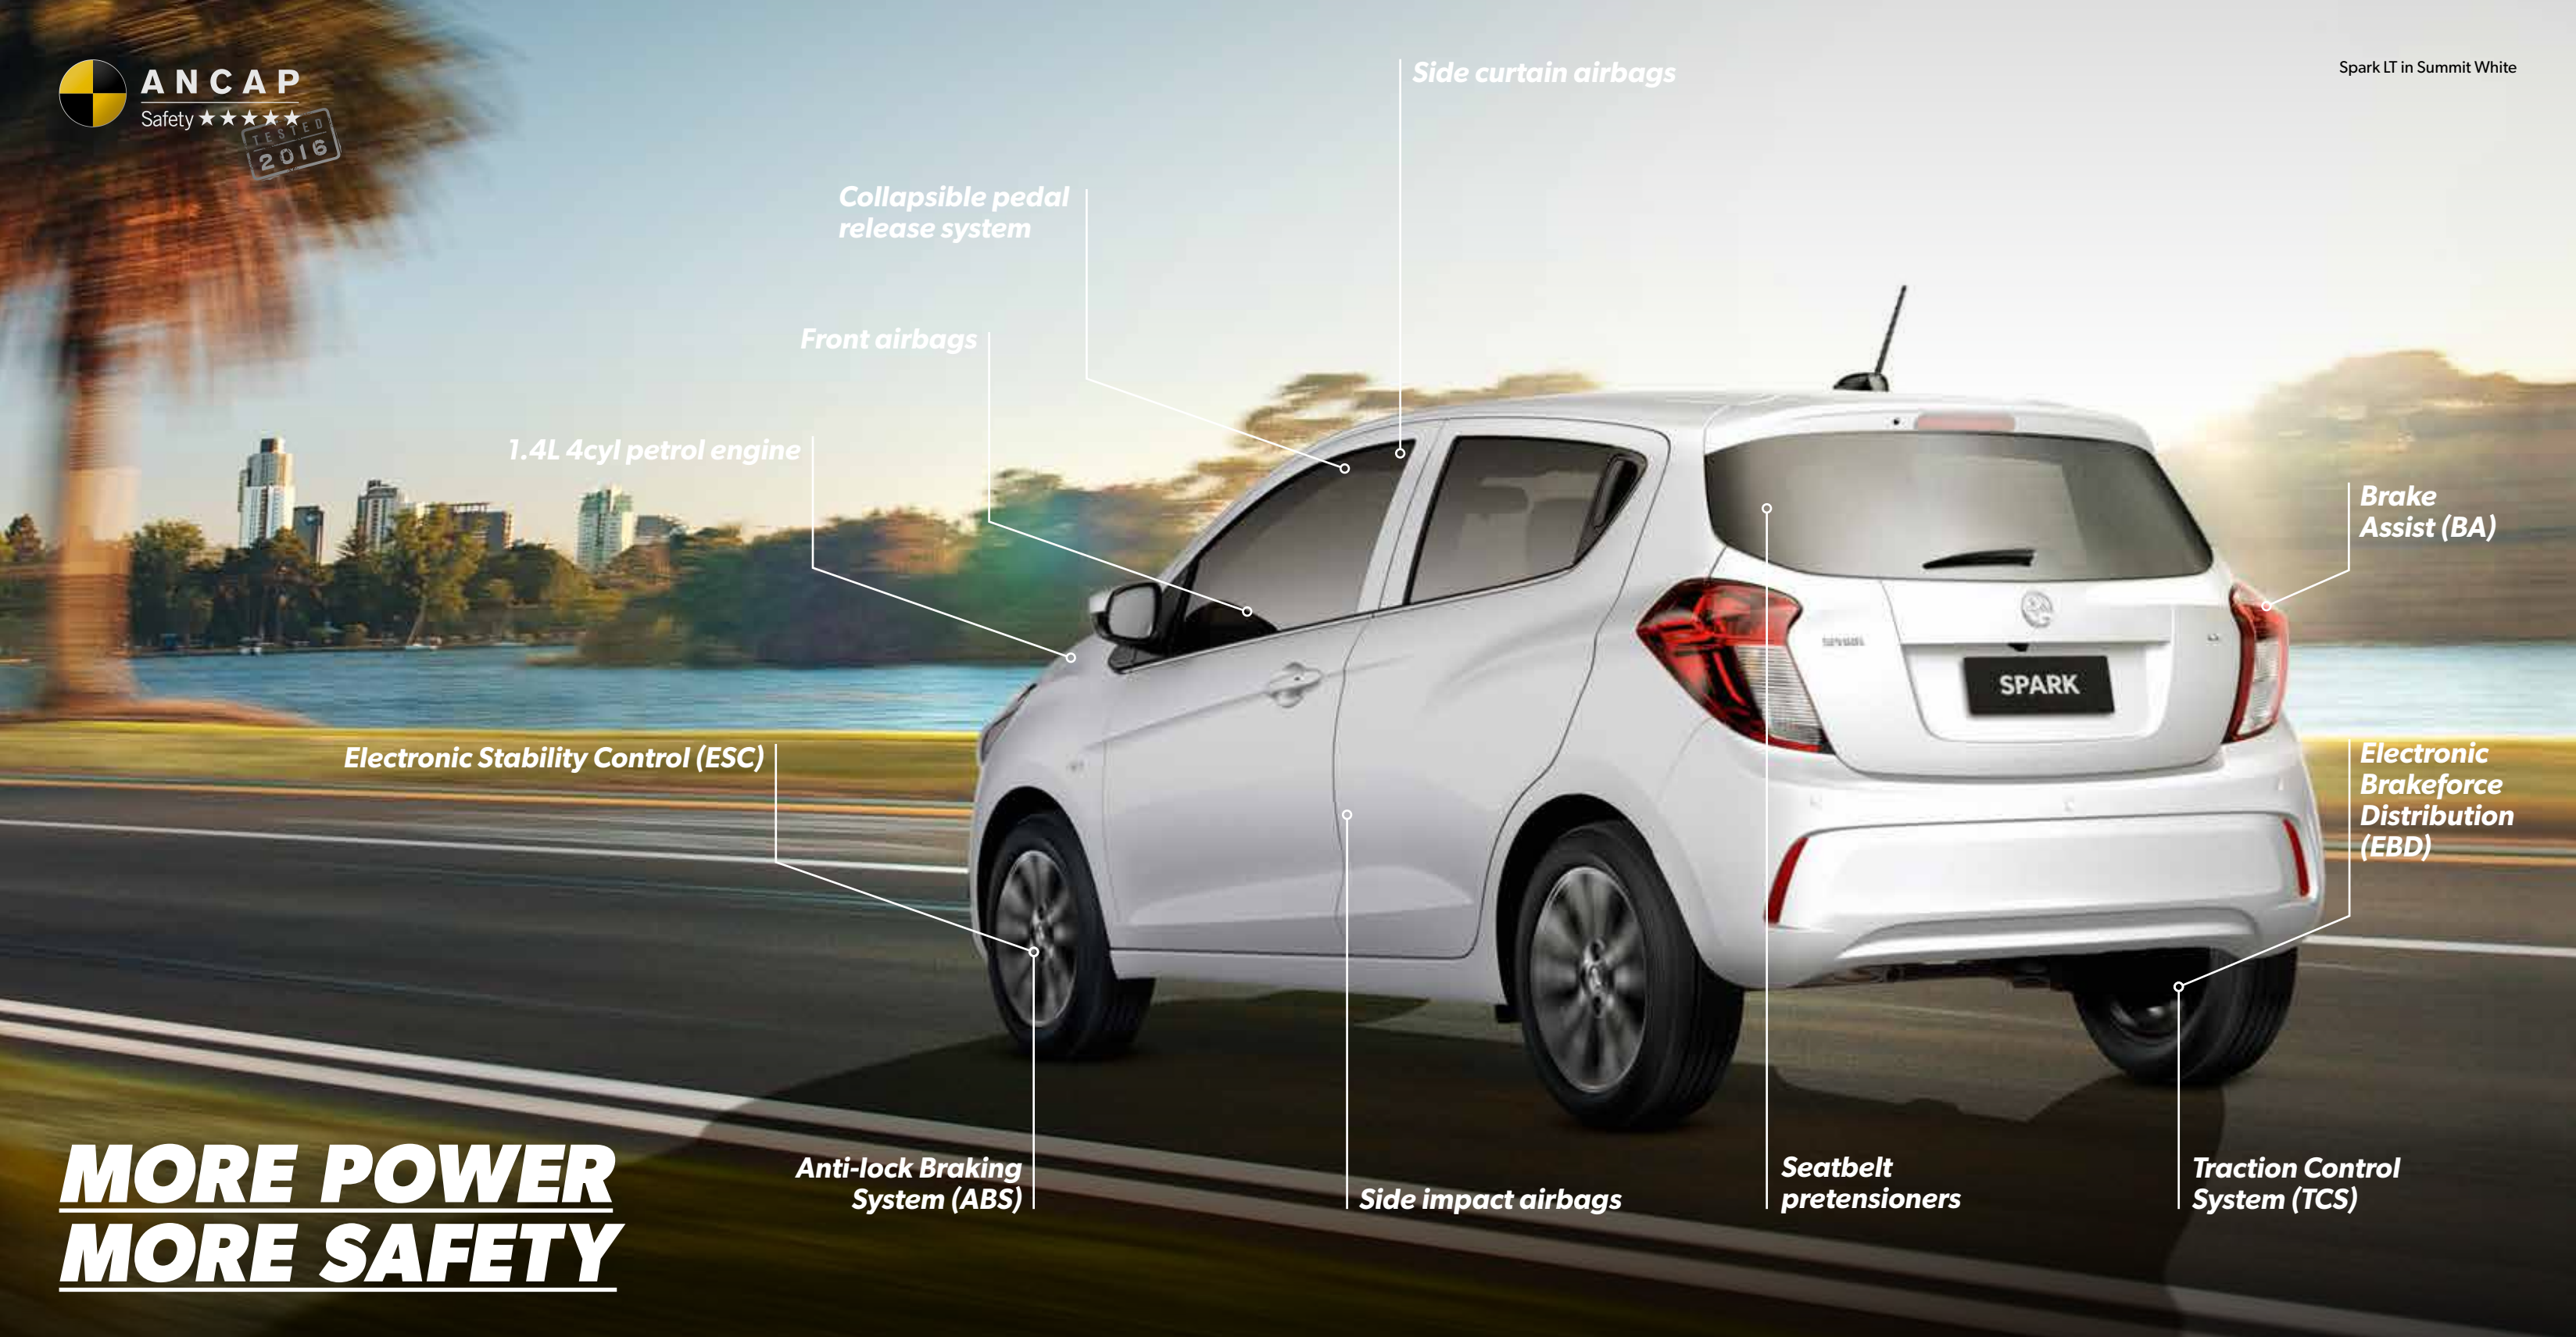

Spark LT in Summit White

Side curtain airbags

Collapsible pedal release system

Front airbags

1.4L 4cyl petrol engine

Brake Assist (BA)

Electronic Stability Control (ESC)

Electronic Brakeforce Distribution (EBD)

MORE POWER MORE SAFETY

Anti-lock Braking System (ABS)

Side impact airbags

Seatbelt pretensioners

Traction Control System (TCS)

The new Spark has been tuned locally for Australia's unique conditions. It's perfect for city driving, nimble and easy to manoeuvre safely around busy corners.

A Rear View Camera* and Rear Park Assist* make reverse parking a breeze, even in tight spots, and a smooth CVT automatic transmission# means seamless gear changes. You'll notice real benefits in fuel economy as well.

The new Spark has also been awarded the highest possible 5-star ANCAP safety rating. You'll have real peace of mind with front, side-curtain and side-impact airbags, as well as seatbelt pretensioners, crumple zones and a passenger safety cell.

Get a more powerful drive and safer stopping with the latest technology in every new Spark.

How ESC helps you avoid accidents

Imagine you have to avoid an unexpected obstacle on the road. You end up with two wheels on the gravel verge and need to brake suddenly...

* Optional pack on LS, Standard on LT.
# Optional transmission on LS.

TCS reduces torque to reduce slip