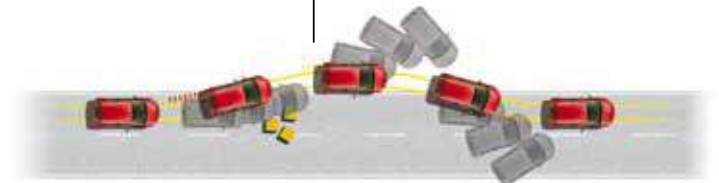

ESC brakes the left rear wheel momentarily to reduce understeer

ESC brakes the right front wheel momentarily to reduce oversteer