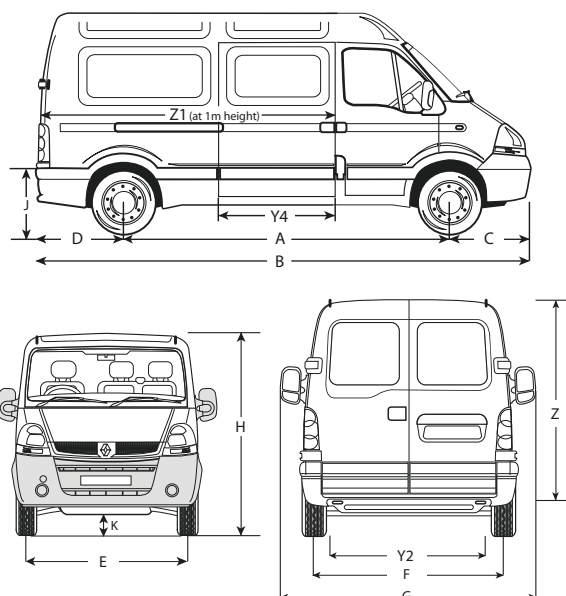

MASTER

LARGE VAN OR WAREHOUSE ON WHEELS?

TECHNICAL SPECIFICATIONS

	L2H2 MWB mid roof		L3H2 LWB mid roof	
	MT	AT	MT	AT
ENGINE				
Type	Euro4			
Capacity (cc)	2,500			
Valves	16			
Max. power (kW) / (rpm)	(88) / (3,500)			
Max. torque (Nm) / (rpm)	(300) / (1,600)			
Fuel	Diesel			
TRANSMISSION				
Type	6-speed			
Speeds at 1000 rpm in	1st gear	6.89		
	2nd gear	12.88		
	3rd gear	20.76		
	4th gear	29.52		
	5th gear	38.09		
	6th gear	45.12		
STEERING				
Turning circle between kerbs (m)	13.75	13.75	15.20	15.20
Turns lock-to-lock	3.57	3.57	3.57	3.57
WHEELS				
Wheels (inches)	6 J 16	6 J 16	6 J 16	6 J 16
Tyres	225/ 65 R 16	225/ 65 R 16	225/ 65 R 16	225/ 65 R 16
FUEL CONSUMPTION[^]				
Combined cycle (L/100km)	8.7	8.7	8.7	8.7
CO2 Emissions (g/km)	230	219	230	219
CAPACITY				
Fuel tank (litres)	100	100	100	100
WEIGHTS				
Tare mass (kg)	1,883	1,891	1,943	1,951
Gross vehicle weight (kg)	3,500	3,500	3,500	3,500
Payload (kg)	1,617	1,609	1,557	1,549
Towing weight braked (driver only)	2,000	2,000	2,000	2,000
Towing weight unbraked (driver only)	750	750	750	750

DIMENSIONS (mm)

	L2H2	L3H2		L2H2	L3H2
A	3,578	4,078	H	2,486	2,484
B	5,399	5,899	J	540	537
C	862	862	K	214	229
D	959	959	Y2	1,282	1,282
E	1,740	1,740	Y4	1,099	1,099
F	1,725	1,725	Z	1,874	1,874
G	2,361	2,361	Z1	3,134	3,634