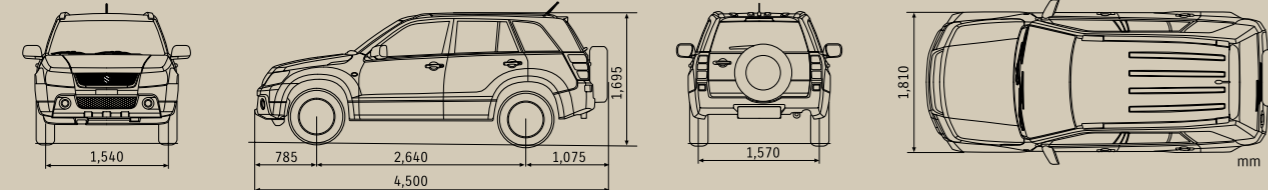

Specifications

GRAND VITARA SPECIFICATIONS		3-Door 2.4L	5-Door 2.4L	Urban 2.4L	Prestige 2.4L	Prestige 3.2L V6	Diesel 1.9L
DIMENSIONS							
Overall length	mm	4,060			4,500		
Overall width	mm	1,810			1,810		
Overall height	mm	1,695			1,695		
Wheelbase	mm	2,440			2,640		
Kerb to kerb turning circle	m	10.2			11.0		
Ground clearance unladen	mm	200			200		
Approach angle °		29			29		
Ramp breakover angle °		20			19		
Departure angle °		36			27		
Number of doors		3			5		
Seating capacity		4			5		
CARGO CAPACITY							
Rear seat up; to lower window		184			398		
Rear seat down; to lower window		516			758		
Rear seat down		964			1,386		
POWERTRAIN							
Engine type		2.4 litres, 4 cylinders			3.2 litres, 6 cylinders	1.9 litre turbo, 4 cylinders, common rail direct injection	
Variable valve timing/camshaft		•	•	•	•	•	
Maximum power	kW @ rpm	122 @ 6,000			165 @ 6,200	95 @ 3,750	
Maximum torque	Nm @ rpm	225 @ 4,000			284 @ 3,500	300 @ 2,000	
Transmission type		5-speed manual / 4-speed automatic			4-speed automatic	5-speed automatic	5-speed manual
4WD mode		full time 4-mode (4H + 4H Lock + 4L Lock + N)					
WEIGHTS*							
Kerb weight (min.)	kg	1,489 / 1,504		1,605 / 1,620		1,703	1,630
Gross vehicle weight	kg	1,870 / 1,890		2,100		2,170	
TOWING CAPACITY							
Braked	kg	1,600	1,850, MT / 1,700, AT		1,700	2,000	
Unbraked	kg	550			750		
Tow ball download	kg	75			150		
BRAKES							
Front/Rear		ventilated disc					
SUSPENSION							
Front		MacPherson struts					
Rear		multi-link					
TYRES & WHEELS							
Tyres (width / profile)		225 / 70	225 / 70	225 / 65	225 / 65 (opt 225 / 60)	225 / 65	
Wheels		16" steel	16" steel	17" alloy	17" alloy (opt 18" alloy)	17" alloy	
Spare wheel		16" steel, external	16" steel, external	17" alloy	17" alloy, external (opt 18" alloy)	17" alloy, external	
FUEL							
Fuel tank capacity	L	55			66		
Consumption*	L/100km	8.8 / 9.6	8.9 / 9.9	8.9 / 9.9	9.9	10.5	7.0
CO₂ emissions	g/km	209 / 228	212 / 234	212 / 234	234	249	185

5-door

3-door