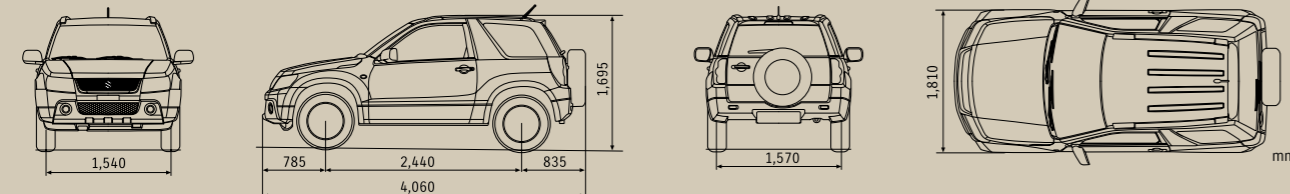

Specifications

GRAND VITARA SPECIFICATIONS		3-Door 2.4L	5-Door 2.4L	Urban 2.4L	Prestige 2.4L	Prestige 3.2L V6	Diesel 1.9L
DIMENSIONS							
Overall length	mm	4,060			4,500		
Overall width	mm	1,810			1,810		
Overall height	mm	1,695			1,695		
Wheelbase	mm	2,440			2,640		
Kerb to kerb turning circle	m	10.2			11.0		
Ground clearance unladen	mm	200			200		
Approach angle °		29			29		
Ramp breakover angle °		20			19		
Departure angle °		36			27		
Number of doors		3			5		
Seating capacity		4			5		
CARGO CAPACITY							
Rear seat up; to lower window		184			398		
Rear seat down; to lower window		516			758		
Rear seat down		964			1,386		
POWERTRAIN							
Engine type		2.4 litres, 4 cylinders			3.2 litres, 6 cylinders	1.9 litre turbo, 4 cylinders, common rail direct injection	
Variable valve timing/camshaft		•	•	•	•	•	
Maximum power	kW @ rpm	122 @ 6,000			165 @ 6,200	95 @ 3,750	
Maximum torque	Nm @ rpm	225 @ 4,000			284 @ 3,500	300 @ 2,000	
Transmission type		5-speed manual / 4-speed automatic			4-speed automatic	5-speed automatic	5-speed manual
4WD mode		full time 4-mode (4H + 4H Lock + 4L Lock + N)					
WEIGHTS*							
Kerb weight (min.)	kg	1,489 / 1,504		1,605 / 1,620		1,703	1,630
Gross vehicle weight	kg	1,870 / 1,890		2,100		2,170	
TOWING CAPACITY							
Braked	kg	1,600	1,850, MT / 1,700, AT		1,700	2,000	
Unbraked	kg	550			750		
Tow ball download	kg	75			150		
BRAKES							
Front/Rear		ventilated disc					
SUSPENSION							
Front		MacPherson struts					
Rear		multi-link					
TYRES & WHEELS							
Tyres (width / profile)		225 / 70	225 / 70	225 / 65	225 / 65 (opt 225 / 60)	225 / 65	
Wheels		16" steel	16" steel	17" alloy	17" alloy (opt 18" alloy)	17" alloy	
Spare wheel		16" steel, external	16" steel, external	17" alloy	17" alloy, external (opt 18" alloy)	17" alloy, external	
FUEL							
Fuel tank capacity	L	55			66		
Consumption*	L/100km	8.8 / 9.6	8.9 / 9.9	8.9 / 9.9	9.9	10.5	7.0
CO₂ emissions	g/km	209 / 228	212 / 234	212 / 234	234	249	185

5-door

3-door