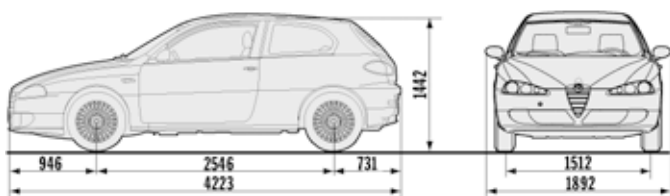

SAFETY / SECURITY

Driver, passenger, side and curtain airbags
Antilock Braking System (ABS)
Electronic Brakeforce Distribution (EBD)
Anti-Slip Regulation Traction Control (ASR)
Vehicle Dynamic Control (VDC) and Brake Assist
Front & rear fog lamps
Remote central locking (doors & boot)
Front seat-belts with electronic pretensioners and load limiters
Fire prevention system (FPS)
Children's safety locks on rear doors (5-door)
Electric headlight adjustment
Laminated windscreen
Height-adjustable front and rear head-restraints
Alfa Code (Immobiliser)
'Follow me home' lighting

STEERING

Steering box Rack and pinion with power steering
Turning circle 11.5 m between kerbs

SUSPENSION

Front Independent, dual wishbones with double trailing arm and anti-roll bar mounted on ball joints
Rear Independent, McPherson struts with lower side levers and reaction arms, anti-roll bar mounted on ball joints

BRAKES

Front (mm) 284 (ventilated) discs
Rear (mm) 251 solid discs

DIMENSIONS

No. of seats 5
Wheelbase (mm) 2546
Luggage capacity (litres) Rear seat upright 292
Rear seat folded 1042

*not suitable for snow chains

ALFACARE WARRANTY

Every Alfa Romeo is protected by a 3-year or 100,000km warranty against manufacturing defects. Additionally, you're also covered by a 6-year anti-corrosion and perforation warranty and Alfacare 24-hour roadside assistance for 3 years.

FOR MORE INFORMATION FREECALL 1800 253 200 OR VISIT www.alfaromeo.com.au

Alfa Romeo cars are imported and distributed in Australia by Ateco Automotive Australia Pty Ltd., Heritage Building, Campus Business Park, 350 Parramatta Road, Homebush NSW 2140, Australia. Ph 02 9701 8000. ABN 34 000 486 706. Specification as at June 2005. Ateco Automotive Pty Ltd. reserve the right to alter specification, equipment and pricing at any time, without warning or notice. Please consult your authorised Alfa Romeo dealer for full details as to current pricing, standard and optional equipment, accessories, specifications and availability. Alfa Romeo – Australia – 12/2005. Printed in Australia. Ateco Part Number ARP-050834.

Alfa 147