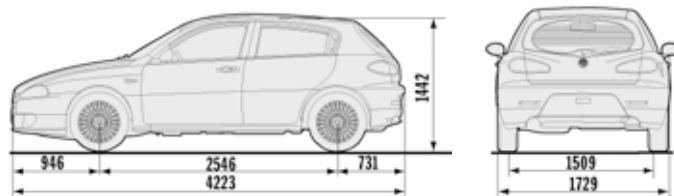

SAFETY / SECURITY

Driver, passenger, side and curtain airbags
Antilock Braking System (ABS)
Electronic Brakeforce Distribution (EBD)
Anti-Slip Regulation Traction Control (ASR)
Vehicle Dynamic Control (VDC) and Brake Assist
Front & rear fog lamps
Remote central locking (doors & boot)
Front seat-belts with electronic pretensioners and load limiters
Fire prevention system (FPS)
Children's safety locks on rear doors (5-door)
Electric headlight adjustment
Laminated windscreen
Height-adjustable front and rear head-restraints
Alfa Code (Immobiliser)
'Follow me home' lighting

STEERING

Steering box Rack and pinion with power steering
Turning circle 11.5 m between kerbs

SUSPENSION

Front Independent, dual wishbones with double trailing arm and anti-roll bar mounted on ball joints
Rear Independent, McPherson struts with lower side levers and reaction arms, anti-roll bar mounted on ball joints

BRAKES

Front (mm) 284 (ventilated) discs
Rear (mm) 251 solid discs

DIMENSIONS

No. of seats 5
Wheelbase (mm) 2546
Luggage capacity (litres) Rear seat upright 292
Rear seat folded 1042

*not suitable for snow chains

ALFACARE WARRANTY

Every Alfa Romeo is protected by a 3-year or 100,000km warranty against manufacturing defects. Additionally, you're also covered by a 6-year anti-corrosion and perforation warranty and Alfacare 24-hour roadside assistance for 3 years.

FOR MORE INFORMATION FREECALL 1800 253 200 OR VISIT www.alfaromeo.com.au

Alfa Romeo cars are imported and distributed in Australia by Ateco Automotive Australia Pty Ltd., Heritage Building, Campus Business Park, 350 Parramatta Road, Homebush NSW 2140, Australia. Ph 02 9701 8000. ABN 34 000 486 706. Specification as at June 2005. Ateco Automotive Pty Ltd. reserve the right to alter specification, equipment and pricing at any time, without warning or notice. Please consult your authorised Alfa Romeo dealer for full details as to current pricing, standard and optional equipment, accessories, specifications and availability. Alfa Romeo – Australia – 12/2005. Printed in Australia. Ateco Part Number ARP-050834.

Alfa 147