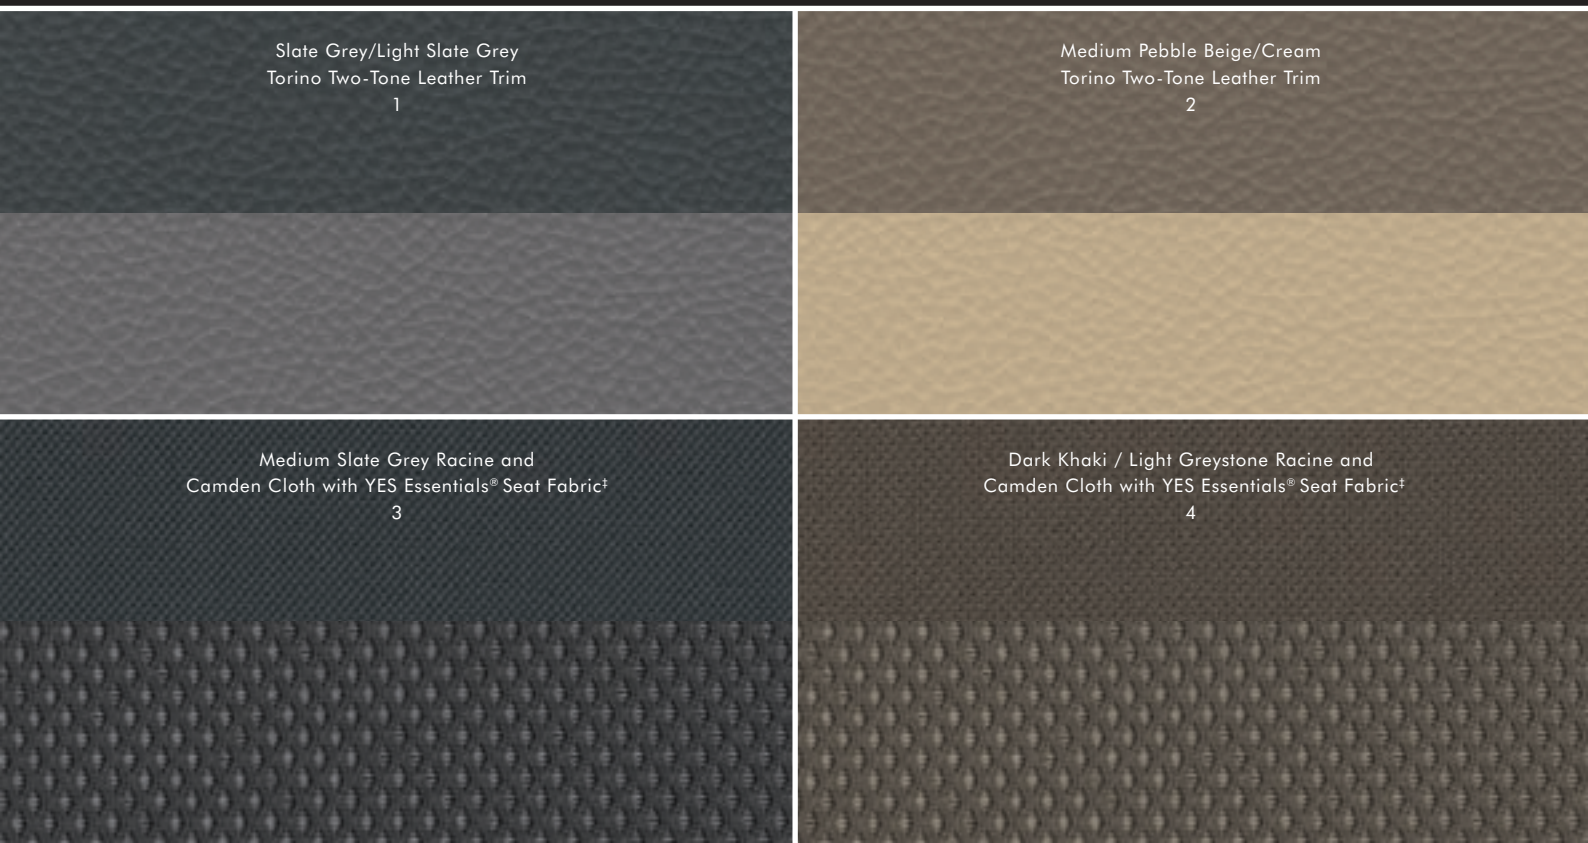

UPHOLSTERY