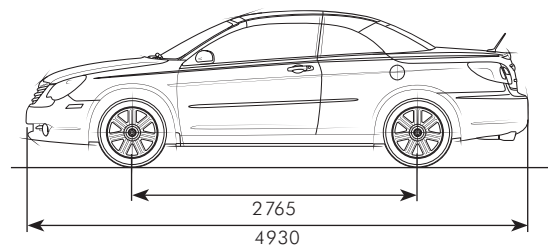

Optional Wind Stop Shown

A

18-inch aluminum wheel

B

17-inch aluminum wheel

	A	B
Sebring Limited	S	
Sebring Touring	O	S

S = Standard, O = Optional.

EXTERIOR COLOURS