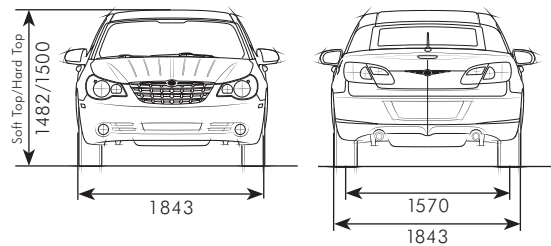

Optional Wind Stop Shown

A

18-inch aluminum wheel

B

17-inch aluminum wheel

	A	B
Sebring Limited	S	
Sebring Touring	O	S

S = Standard, O = Optional.

EXTERIOR COLOURS