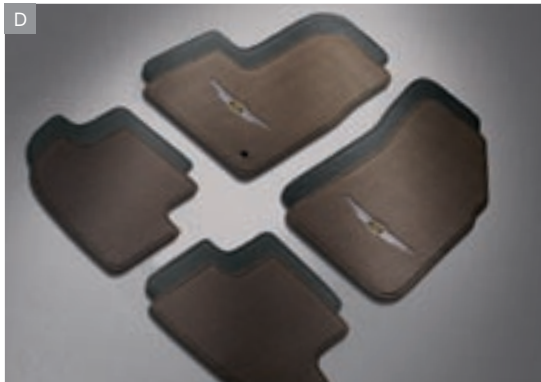

*Always check entire surroundings before reversing.

GENUINE CHRYSLER ACCESSORIES

Stylish protection and on-the-go accessories. D. Premium Carpet Floor Mats. Plush enough to go barefoot. Durable enough to stand up to the elements. And colour-matched to your Sebring's interior for a sophisticated and stylish appearance wherever your travels take you. E. Wheel Lock Kit. Help protect your wheels with locking wheel nuts. F. Moulded Splash Guards. Stylish guards help protect your Sebring from damage caused by gravel and road debris. Splash Guards can be painted to match body colour. Available as a set for rear wheel arches.