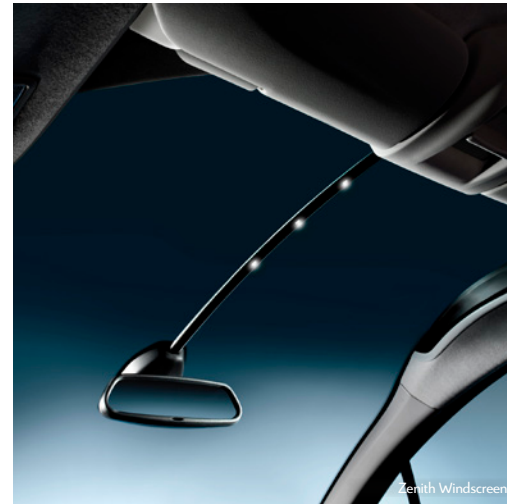

CRÉATIVE TECHNOLOGIE

From its pure silhouette to taut lines and smooth curves, the New CITROËN C3 unashamedly fuses premium styling with that of a modern small car. The extraordinary 'Zenith' windscreen provides a panoramic portal to the outside world blurring the line between interior and exterior. The New CITROËN C3 lets you explore the world, while limiting the impact you have on it. The Seduction manual variant features the new PureTech engine which achieves lower emissions, and improved fuel consumption and can travel over 1,000km per tank*. Saving you money whilst being better for the environment.

You expect safety. And the New CITROËN C3 delivers with six airbags standard on all models along with a suite of electronic safety aides. Almost everything on the Exclusive variant is automatic, from the rain-sensitive windscreen wipers, to the illumination of headlamps and even the air conditioning. To ensure you never get lost the Exclusive model comes standard with eMyWay satellite navigation, which also has a reversing camera and rear parking sensors to make parking a breeze in the tightest of spaces.

For the very latest CITROËN C3 specification please visit www.citroen.com.au or contact your local CITROËN dealer. *Based on ADR 81/02 with a combined fuel consumption of 4.5L/100km