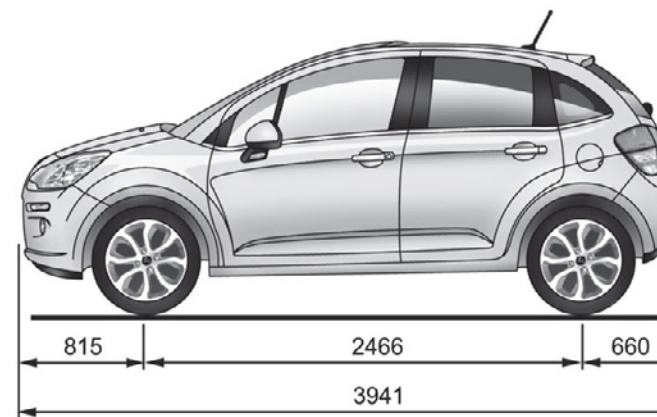

TECHNICAL SPECIFICATION

CITROËN C3 MODELS

	Seduction Manual	Seduction/ Exclusive Automatic
ENGINE		
Capacity (cc)	1199	1598
Cylinders	3 in line	4 in line
Max power (kW/rpm)	60/5750	88/6000
Max torque (Nm/rpm)	118/2750	160/4250
Fuel system	Multipoint electronic fuel injection	
Euro status	Euro 5	Euro 5
TRANSMISSION		
Transmission type	Five speed manual	Four speed automatic
Clutch type	Dry single plate	Torque converter
(All figures driver alone) PERFORMANCE		
Max speed (km/h)	174	190
0-100km/h (secs)	12.3	10.9
Standing 1000m (secs)	33.9	32.4
(Based on ADR 81/02) ECONOMY Litres/100km		
Urban cycle	5.5	9.6
Extra urban	3.9	5.3
Combined	4.5	6.9
CO2 EMISSIONS (g/km)		
	104	158
Please note: the maximum plated weights must not be exceeded WEIGHTS (kg)		
Mass in service	1050	1164
Max laden weight	1511	1612
Max towing weight braked/unbraked	1100/520	1150/570
Max roof rack load	70	70
BRAKES		
	ABS with EBD and EBA standard on all models	
	Front discs, rear drums	Front discs, rear discs
STEERING		
	Variable power assisted steering	
Number of turns lock to lock	3.1	3.1
Turning circle between kerbs (m)	10.2	10.4
SUSPENSION		
	Pseudo MacPherson strut front with deformable beam rear	
FUEL TANK CAPACITY Litres		
	50	
EXTERIOR DIMENSIONS (mm)		
Length/width/height/wheelbase	3941 / 1728 / 1524 / 2466	
BOOT VOLUMES & DIMENSIONS		
Seats up - below parcel shelf min/max (litres VDA)	300	

DIMENSIONS