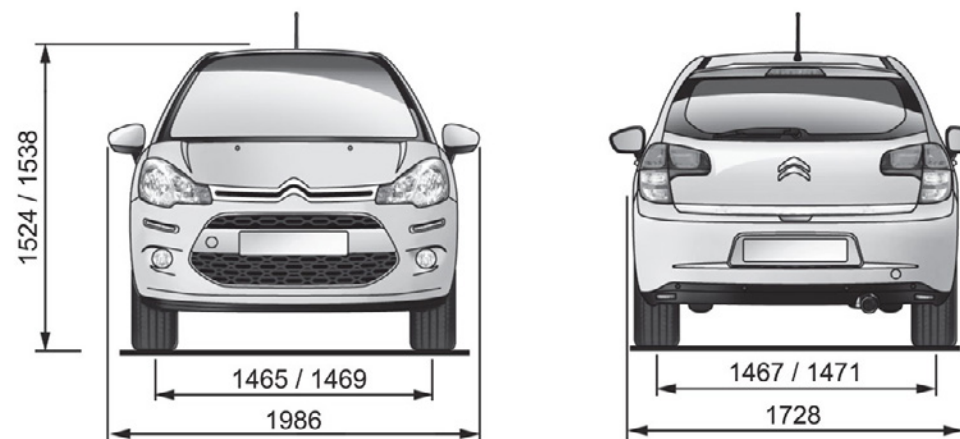

TECHNICAL SPECIFICATION

CITROËN C3 MODELS

	Seduction Manual	Seduction/ Exclusive Automatic
ENGINE		
Capacity (cc)	1199	1598
Cylinders	3 in line	4 in line
Max power (kW/rpm)	60/5750	88/6000
Max torque (Nm/rpm)	118/2750	160/4250
Fuel system	Multipoint electronic fuel injection	
Euro status	Euro 5	Euro 5
TRANSMISSION		
Transmission type	Five speed manual	Four speed automatic
Clutch type	Dry single plate	Torque converter
(All figures driver alone) PERFORMANCE		
Max speed (km/h)	174	190
0-100km/h (secs)	12.3	10.9
Standing 1000m (secs)	33.9	32.4
(Based on ADR 81/02) ECONOMY Litres/100km		
Urban cycle	5.5	9.6
Extra urban	3.9	5.3
Combined	4.5	6.9
CO2 EMISSIONS (g/km)		
	104	158
Please note: the maximum plated weights must not be exceeded WEIGHTS (kg)		
Mass in service	1050	1164
Max laden weight	1511	1612
Max towing weight braked/unbraked	1100/520	1150/570
Max roof rack load	70	70
BRAKES		
	ABS with EBD and EBA standard on all models	
	Front discs, rear drums	Front discs, rear discs
STEERING		
	Variable power assisted steering	
Number of turns lock to lock	3.1	3.1
Turning circle between kerbs (m)	10.2	10.4
SUSPENSION		
	Pseudo MacPherson strut front with deformable beam rear	
FUEL TANK CAPACITY Litres		
	50	
EXTERIOR DIMENSIONS (mm)		
Length/width/height/wheelbase	3941 / 1728 / 1524 / 2466	
BOOT VOLUMES & DIMENSIONS		
Seats up - below parcel shelf min/max (litres VDA)	300	

DIMENSIONS