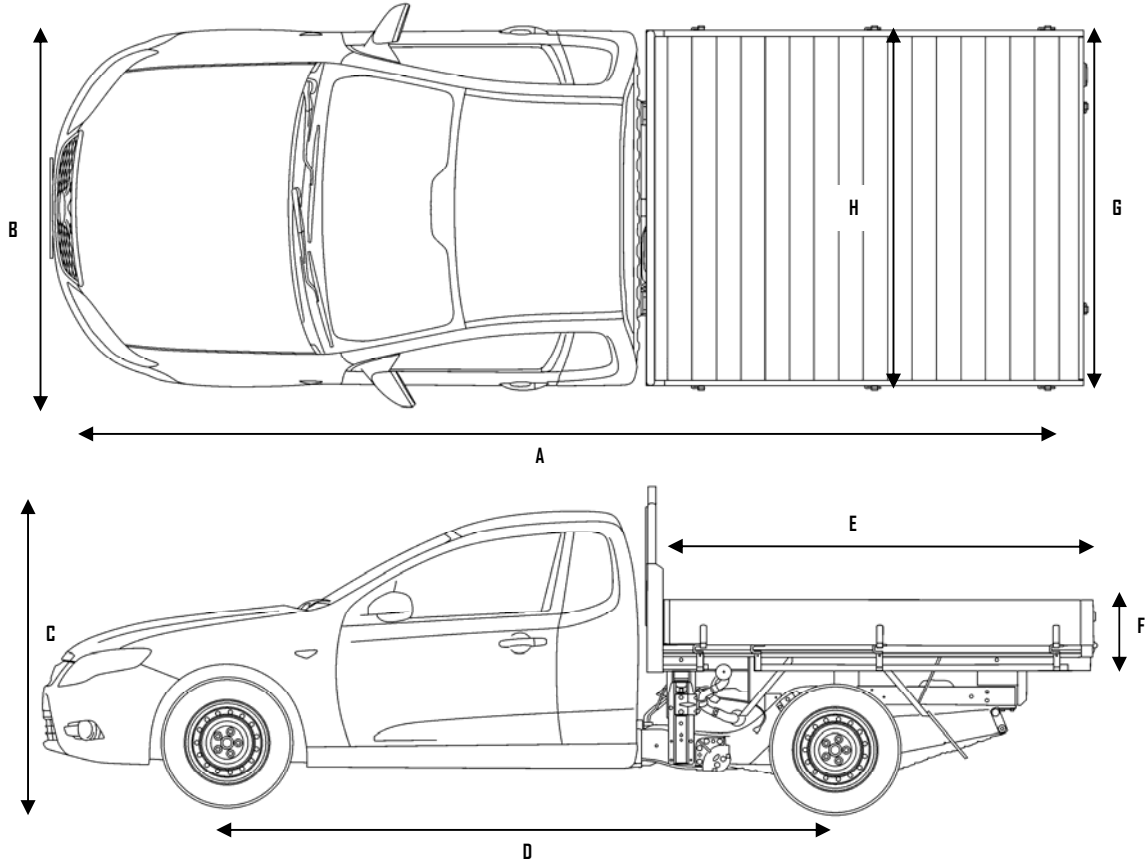

LINE DRAWING – STYLESIDE BOX*

		FG Falcon SSB	BF Falcon MkII SSB
A	Overall Length	5096	5086
B	Overall Width (exc. mirrors)	1934	1871
C	Overall Height	1499	1461
D	Wheelbase	3104	3095
E	Tray Length	1843	1848
F	Tray Depth	442	410
G	Tailgate Opening	1356	1356
H	Width at wheel arches	1224	1204

* Dimensions shown are for Falcon Ute Styleside Box model

LINE DRAWING – CAB CHASSIS*

		FG Falcon Cab Chassis	BF Falcon MkII Cab Chassis
A	Overall Length	5382	5348
B	Overall Width (exc. mirrors)	1908	1908
C	Overall Height	1499	1461
D	Wheelbase	3104	3095
E	Tray Length	2209	2209
F	Tray Depth	240	240
G	Tailgate Opening	1804	1804
H	Width at wheel arches	1804	1804