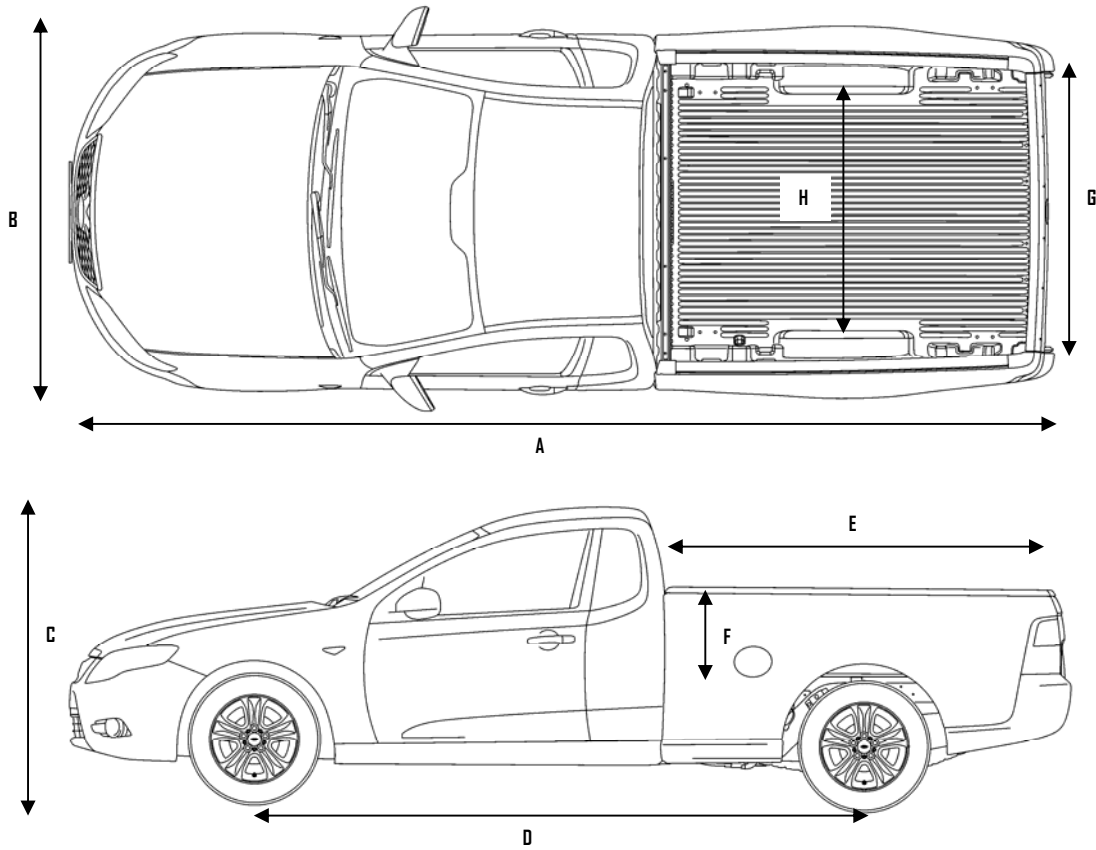

LINE DRAWING – STYLESIDE BOX*

		FG Falcon SSB	BF Falcon MkII SSB
A	Overall Length	5096	5086
B	Overall Width (exc. mirrors)	1934	1871
C	Overall Height	1499	1461
D	Wheelbase	3104	3095
E	Tray Length	1843	1848
F	Tray Depth	442	410
G	Tailgate Opening	1356	1356
H	Width at wheel arches	1224	1204

* Dimensions shown are for Falcon Ute Styleside Box model

LINE DRAWING – CAB CHASSIS*

		FG Falcon Cab Chassis	BF Falcon MkII Cab Chassis
A	Overall Length	5382	5348
B	Overall Width (exc. mirrors)	1908	1908
C	Overall Height	1499	1461
D	Wheelbase	3104	3095
E	Tray Length	2209	2209
F	Tray Depth	240	240
G	Tailgate Opening	1804	1804
H	Width at wheel arches	1804	1804