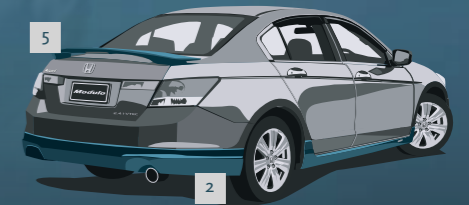

The Modulo Concept

	Design Honda designers combine the know-how of vehicle manufacturing with design sensitivity to create designs with outstanding individuality.
	Function Honda engineers create products that enhance the high quality finish, as well as the fundamental efficiency and function of Honda vehicles.
	Quality Honda engineers use actual road tests in pursuit of high all-road quality.

Honda Custom Performance

Modulo
Honda Custom Performance

Aero dynamics

The Modulo Sports Pack delivers the best of all worlds - an amazing driving experience, extended aerodynamic lines and a sporty, aggressive design. There are few statements more personal than the car you drive. We recognise that, which is why there's really no such thing as an off-the-shelf Accord. Honda Genuine Under Spoilers and Side Skirts create a dynamic profile while the imposing Rear Boot Spoiler and Sports Grille accentuate the sleek contours of the Accord. Create a personal and powerful impression. Customise your Honda and make it the car of your dreams. Enjoy the art that is Modulo.