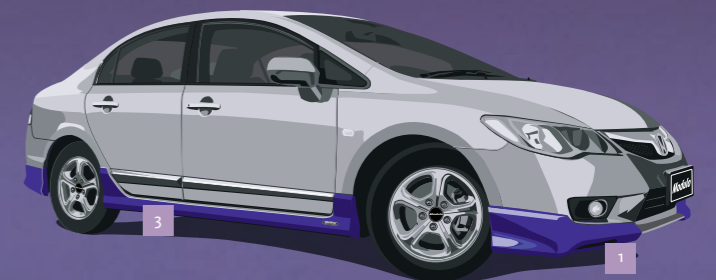

VTi model with additional Honda Genuine accessories to the Modulo Sports Pack shown.

Honda Custom Performance

Modulo
Honda Custom Performance

Aero dynamics

The Modulo Sports Pack delivers the best of all worlds - an amazing driving experience, enhanced aerodynamic lines and a sporty, aggressive design. There are few statements more personal than the car you drive. We recognise that, which is why there's really no such thing as an off-the-shelf Civic. Honda Genuine Under Spoilers and Side Skirts create a dynamic profile while the imposing Rear Boot Spoiler accentuates the sleek contours of the Civic. Create a personal and powerful impression. Customise your Honda and make it the car of your dreams. Enjoy the art that is Modulo.