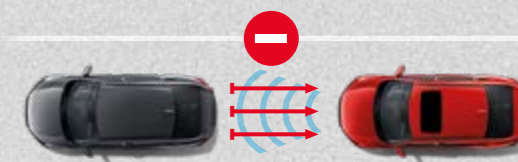

COLLISION MITIGATION BRAKING SYSTEM

Our Collision Mitigation Braking System helps detect and prevent a potential collision. Where impact is imminent, a strong emergency brake will be applied automatically as well as a tightening of the seatbelt to protect the car's occupants.