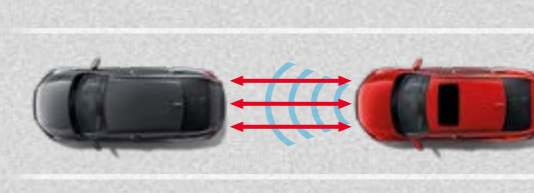

ADAPTIVE CRUISE CONTROL WITH LOW-SPEED FOLLOW

To help combat driver fatigue, Adaptive Cruise Control with Low-Speed Follow allows you to set your desired speed, as well as set the following distance behind the vehicle detected ahead.

SAFETY FIRST.

The Civic Sedan comes equipped with a range of standard safety features to keep you and your passengers safe and sound. With technology to help keep you in control like Electronic Brake-force Distribution, Traction Control System and Vehicle Stability Assist, you'll feel safe behind the wheel.

When emergency braking is detected, the Electronic Brake Assist applies maximum braking pressure on each wheel for further support, while the Anti-lock Braking System arms Civic with superior stopping power. In the event of a collision, the Honda i-SRS driver airbag system inflates at different rates depending on crash severity.