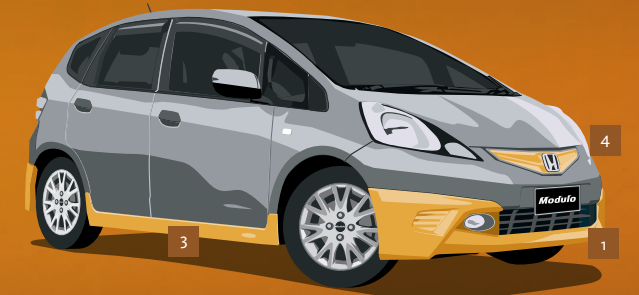

Honda Custom Performance

Modulo
Honda Custom Performance

Aero dynamics

The Modulo Sports Pack delivers the best of all worlds - an amazing driving experience, enhanced aerodynamic lines and a sporty, aggressive design. There are few statements more personal than the car you drive. We recognise that, which is why there's really no such thing as an off-the-shelf Jazz. Honda Genuine Under Spoilers and Side Skirts create a dynamic profile while the imposing Sports Grille and Rear Tail Gate Spoiler accentuate the sleek contours of the Jazz. Create a personal and powerful impression. Customise your Honda and make it the car of your dreams. Enjoy the art that is Modulo.