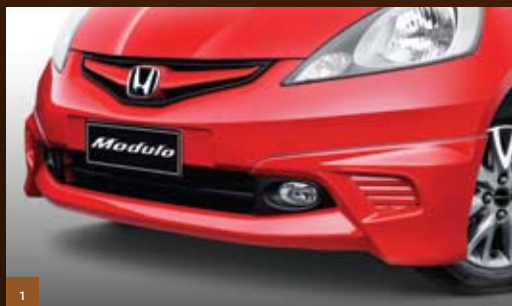

GLi model with additional Honda Genuine accessories to the Modulo Sports Pack shown. *For GLi and VTi models only.