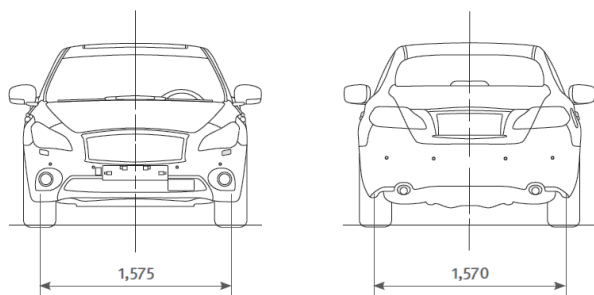

Technical Specifications

		M37	M30d	M35h
Capacities & Weights				
Tare mass	kg	1,652; S Premium: 1,702	1,776; S Premium: 1,826	1,785
Gross Vehicle Mass (GVM)	kg	2,255; S Premium: 2,310	2,395; S Premium: 2,455	2,400
Max trailer weight				
Unbraked	kg		750	
Braked	kg	1,500	2,000	1,500
Luggage volume	litres	500	450	350
Fuel capacity	litres	80		70
Exterior				
Coefficient of drag		0.27 x 2.38; S Premium: 0.28 x 2.38		0.26 x 2.38
Overall length	mm	4,945		
Overall width				
With mirrors	mm	2,061		
Mirrors folded	mm	1,845		
Overall height	mm	1,500		
Wheelbase	mm	2,900		
Track width				
Front	mm	1,575		
Rear	mm	1,570		

All dimensions are indicated in mm.