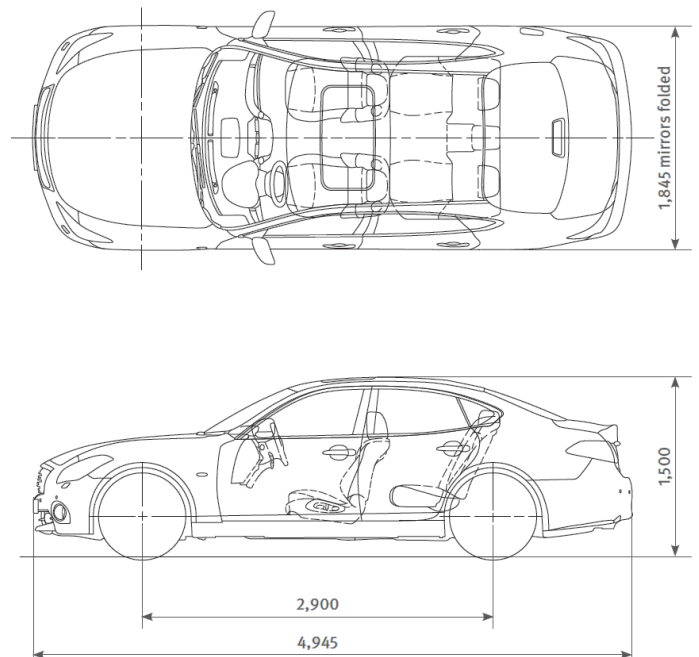

Technical Specifications

		M37	M30d	M35h
Capacities & Weights				
Tare mass	kg	1,652; S Premium: 1,702	1,776; S Premium: 1,826	1,785
Gross Vehicle Mass (GVM)	kg	2,255; S Premium: 2,310	2,395; S Premium: 2,455	2,400
Max trailer weight				
Unbraked	kg		750	
Braked	kg	1,500	2,000	1,500
Luggage volume	litres	500	450	350
Fuel capacity	litres	80		70
Exterior				
Coefficient of drag		0.27 x 2.38; S Premium: 0.28 x 2.38		0.26 x 2.38
Overall length	mm	4,945		
Overall width				
With mirrors	mm	2,061		
Mirrors folded	mm	1,845		
Overall height	mm	1,500		
Wheelbase	mm	2,900		
Track width				
Front	mm	1,575		
Rear	mm	1,570		

All dimensions are indicated in mm.