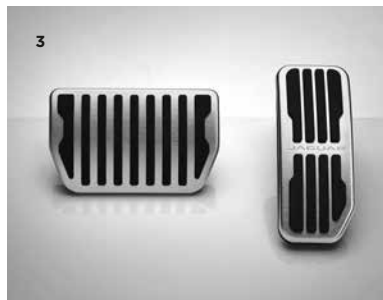

1. SILVER FINISH GEAR SELECTOR WITH LEATHER TOP 2. ALUMINIUM GEARSHIFT PADDLES 3. AUTOMATIC SPORTS PEDAL COVERS
4. ILLUMINATED SILL TREAD PLATES 5. UNION JACK SILL TREAD PLATES 6. PERSONALISED ILLUMINATED SILL TREAD PLATES