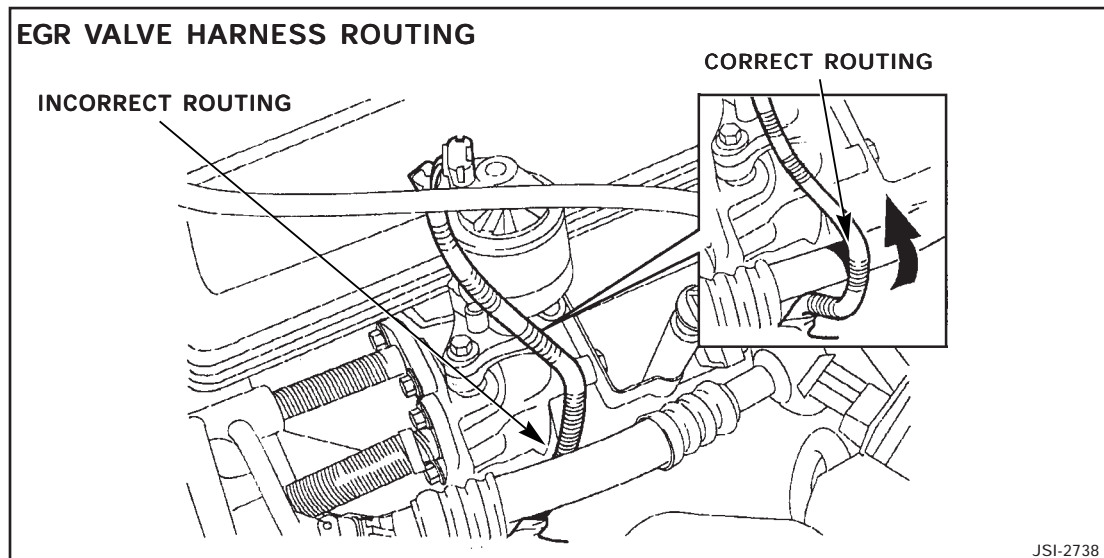

1. Check whether the harness is routed outboard or inboard of the air conditioning line (Illustration 1).
If the harness is routed **outboard** of the air conditioning line as in the inset of Illustration 1, the routing is correct.
If the harness is routed **inboard** of the air conditioning line as in the main illustration, the routing is **incorrect** and **must** be corrected.
2. Disconnect the harness connector (Illustration 1) from the EGR valve, and pull the harness downward until it is below the A/C line.
3. Re-route the EGR harness **outboard** of the air conditioning line as in the inset of Illustration 1. Reconnect the harness connector to the EGR valve. Make sure the harness is now clear of the EGR valve.