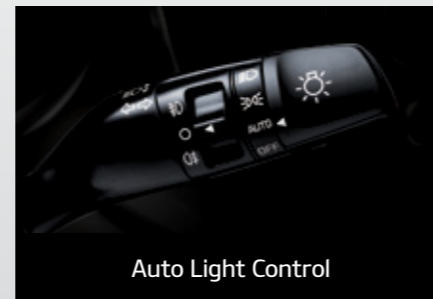

FEATURES

LED Daytime Running Lights
(Platinum)

7 Seats

7" Touch Screen Navigation System

Front and Rear Parking Sensors
and Reverse Camera (Platinum)

Dual Zone Climate Control with
Clean Air System (Platinum)

Electronic Stability Control

Hill-Start Assist Control

6 Airbag Safety

Auto Light Control

Exterior Colours

Consult your dealer on colour availabilities for each model. *Premium paint at additional cost.

Interior Colours