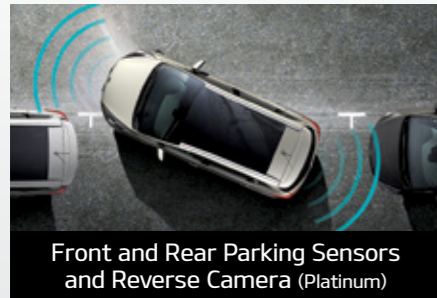

FEATURES

LED Daytime Running Lights
(Platinum)

7 Seats

7" Touch Screen Navigation System

Front and Rear Parking Sensors
and Reverse Camera (Platinum)

Dual Zone Climate Control with
Clean Air System (Platinum)