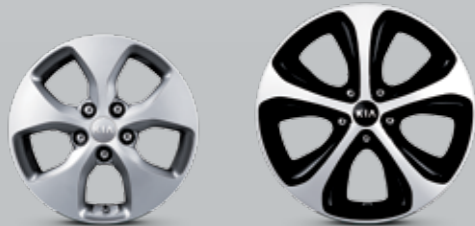

FEATURES

LED Daytime Running Lights
(Platinum)

7 Seats

7" Touch Screen Navigation System

Front and Rear Parking Sensors
and Reverse Camera (Platinum)

Dual Zone Climate Control with
Clean Air System (Platinum)

Electronic Stability Control

Hill-Start Assist Control

6 Airbag Safety

Auto Light Control

Exterior Colours

Consult your dealer on colour availabilities for each model. *Premium paint at additional cost.

Interior Colours

Black Cloth trim (Si) Black Leather* trim (Platinum)

Engine

122kW 2.0L Petrol Engine

Wheels

16" Alloy Wheel (Si) 18" Alloy Wheel (Platinum)

For full terms and conditions on Kia's 7 Year Unlimited Km warranty, visit www.kia.com.au. Note: 7 year/150,000km warranty for vehicles used for the following: rental vehicles, hire cars, taxis, courier vehicles, driving school vehicles, security vehicles, bus and tour vehicles. *Leather trim includes some leather-like material on selected high impact surfaces.