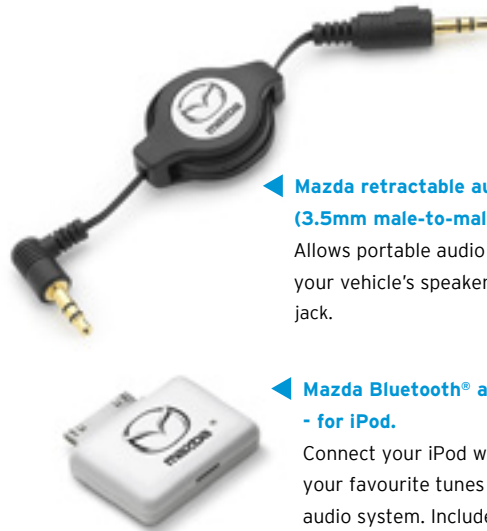

**Floor mat set.**

Treat your feet and protect your carpet with these high quality, durable floor mats.

**Cargo tray.**

Durable with raised sides, this cargo tray offers maximum protection against dirt, scratches and spills.

**Also available:**

- ▶ Chrome tow ball cover.
- ▶ Kayak holder.
- ▶ Bike rack (wheel on).
- ▶ Boot lip protector.
- ▶ Cigarette lighter & ashtray.
- ▶ Bonnet protector (clear).
- ▶ Rear roof spoiler.

**Mazda retractable audio cable (3.5mm male-to-male).**