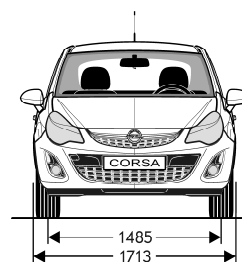

Wir leben Autos.

Opel Corsa: Technical Data Overview

Vehicle Dimensions

Corsa, 3-door Hatch

Corsa, 5-door Hatch

		3-door Hatch	5-door Hatch
Key Exterior Dimensions			
Length	mm	3999	3999
Width (including mirrors)	mm	1944	1944
Height	mm	1488	1488
Wheelbase	mm	2511	2511
Turning circle diameter	m	10.55	10.55