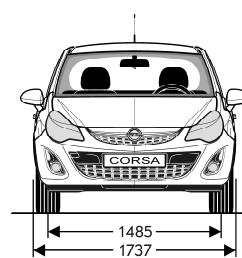

Wir leben Autos.

Opel Corsa: Technical Data Overview

Vehicle Dimensions

Corsa, 3-door Hatch

Corsa, 5-door Hatch

		3-door Hatch	5-door Hatch
Key Exterior Dimensions			
Length	mm	3999	3999
Width (including mirrors)	mm	1944	1944
Height	mm	1488	1488
Wheelbase	mm	2511	2511
Turning circle diameter	m	10.55	10.55