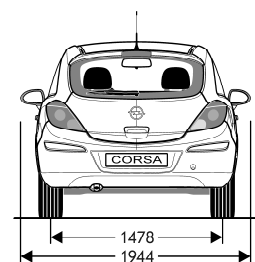

Wir leben Autos.

Opel Corsa: Technical Data Overview

Vehicle Dimensions

Corsa, 3-door Hatch

Corsa, 5-door Hatch

		3-door Hatch	5-door Hatch
Key Exterior Dimensions			
Length	mm	3999	3999
Width (including mirrors)	mm	1944	1944
Height	mm	1488	1488
Wheelbase	mm	2511	2511
Turning circle diameter	m	10.55	10.55