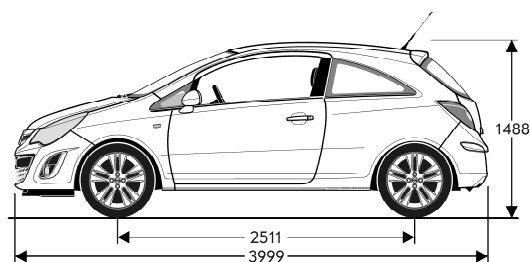

Wir leben Autos.

Opel Corsa: Technical Data Overview

Vehicle Dimensions

Corsa, 3-door Hatch

Corsa, 5-door Hatch

		3-door Hatch	5-door Hatch
Key Exterior Dimensions			
Length	mm	3999	3999
Width (including mirrors)	mm	1944	1944
Height	mm	1488	1488
Wheelbase	mm	2511	2511
Turning circle diameter	m	10.55	10.55