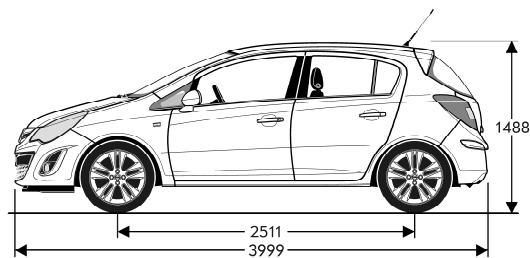

Wir leben Autos.

Opel Corsa: Technical Data Overview

Vehicle Dimensions

Corsa, 3-door Hatch

Corsa, 5-door Hatch

		3-door Hatch	5-door Hatch
Key Exterior Dimensions			
Length	mm	3999	3999
Width (including mirrors)	mm	1944	1944
Height	mm	1488	1488
Wheelbase	mm	2511	2511
Turning circle diameter	m	10.55	10.55