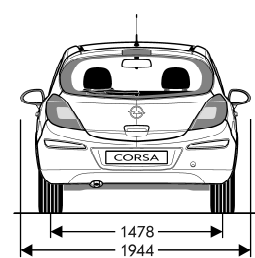

Wir leben Autos.

Opel Corsa: Technical Data Overview

Vehicle Dimensions

Corsa, 3-door Hatch

Corsa, 5-door Hatch

		3-door Hatch	5-door Hatch
Key Exterior Dimensions			
Length	mm	3999	3999
Width (including mirrors)	mm	1944	1944
Height	mm	1488	1488
Wheelbase	mm	2511	2511
Turning circle diameter	m	10.55	10.55