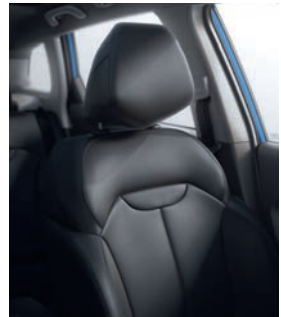

Black leather upholstery

Safety and Security

- Pure Vision LED headlights
- Automatic high/low beams
- LED front and rear fog lights
- Easy Park Assist - parking assistance system

Interior features

- Electrically adjustable driver seat with manual lumbar adjustment
- Heated front seats
- Front & rear LED cabin lights
- BOSE® audio system with 7x speakers, and digital amplifier
- Black leather upholstery
- Leather-trimmed steering wheel
- Chrome "KADJAR" front door sill plates

Exterior features

- 19" alloy wheels
- Front and rear bumper satin chrome décor
- Chrome insert on lower door protection
- Chrome trim fog light surrounds, lower side body trim
- Fixed panoramic sunroof

Options

- Metallic paint