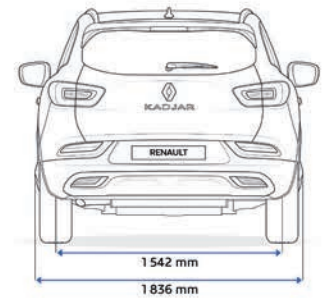

# Dimensions

DIMENSIONS (mm)	LIFE	ZEN	INTENS
<b>A</b> Overall Length		4449	
<b>B</b> Wheelbase		2646	
<b>C</b> Front overhang		897	
<b>D</b> Rear overhang		906	
<b>E</b> Front track		1556	
<b>F</b> Rear track		1542	
<b>G</b> Overall width (without/ with door mirrors)		1836/2058	
<b>H</b> Unladen height	1607		1613
<b>H1</b> Height with boot open (unladen)		2069	
<b>J</b> Boot floor height (from ground)		761	