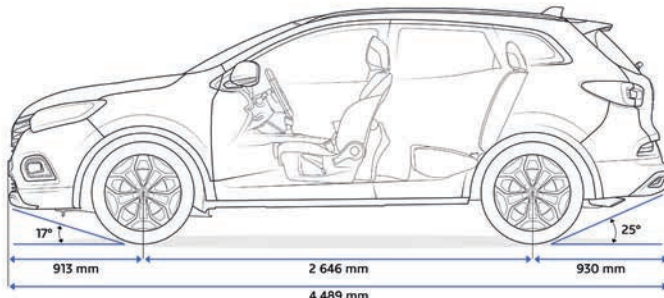

# Dimensions

DIMENSIONS (mm)	LIFE	ZEN	INTENS
<b>A</b> Overall Length		4449	
<b>B</b> Wheelbase		2646	
<b>C</b> Front overhang		897	
<b>D</b> Rear overhang		906	
<b>E</b> Front track		1556	
<b>F</b> Rear track		1542	
<b>G</b> Overall width (without/ with door mirrors)		1836/2058	
<b>H</b> Unladen height	1607		1613
<b>H1</b> Height with boot open (unladen)		2069	
<b>J</b> Boot floor height (from ground)		761	