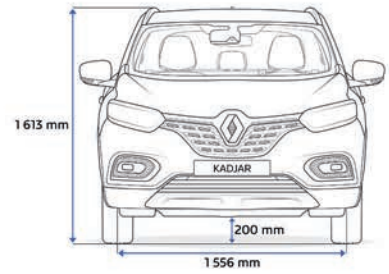

# Dimensions

DIMENSIONS (mm)	LIFE	ZEN	INTENS
<b>A</b> Overall Length		4449	
<b>B</b> Wheelbase		2646	
<b>C</b> Front overhang		897	
<b>D</b> Rear overhang		906	
<b>E</b> Front track		1556	
<b>F</b> Rear track		1542	
<b>G</b> Overall width (without/ with door mirrors)		1836/2058	
<b>H</b> Unladen height	1607		1613
<b>H1</b> Height with boot open (unladen)		2069	
<b>J</b> Boot floor height (from ground)		761	