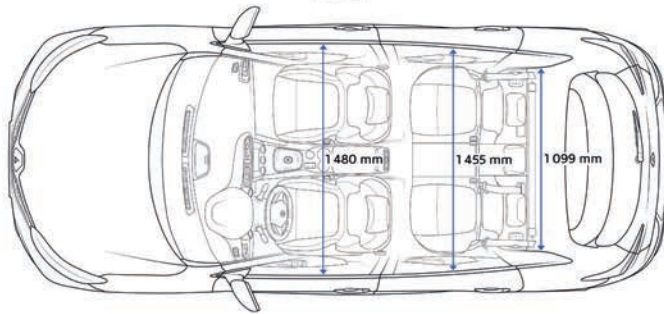

Dimensions

DIMENSIONS (mm)	LIFE	ZEN	INTENS
A Overall Length		4449	
B Wheelbase		2646	
C Front overhang		897	
D Rear overhang		906	
E Front track		1556	
F Rear track		1542	
G Overall width (without/ with door mirrors)		1836/2058	
H Unladen height	1607		1613
H1 Height with boot open (unladen)		2069	
J Boot floor height (from ground)		761	

DIMENSIONS (mm)	LIFE	ZEN	INTENS
K Clearance from the ground		200	
L Knee room (rear passengers)		220	
M Elbow cabin width - Front		1480	
M1 Elbow cabin width - Rear		1455	
P Front headroom (at 14 degrees)		905	
P1 Rear headroom (at 14 degrees)		910	
Y2 Interior width between wheel arches		1099	
Z Load length with rear seats folded / down		864 / 1620