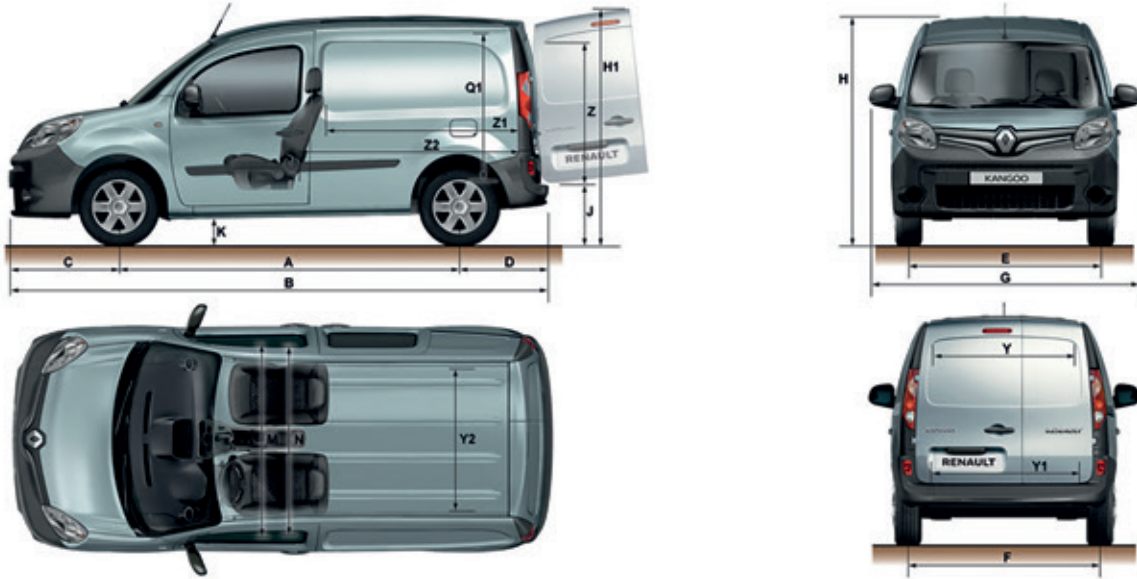

Dimensions

Kangoo Compact