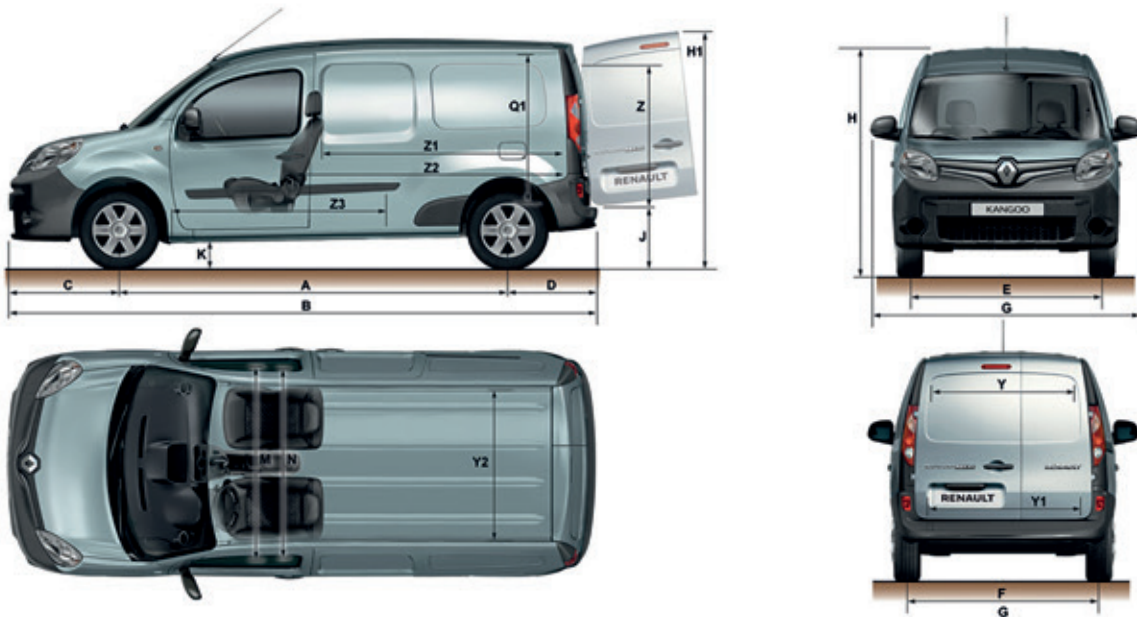

S = Standard, O = Factory Option, - Not Available

* MT Only

^ N/A with Carmen Red (719) & Grey Taupe (KNU) body paint

Dimensions

Kangoo Compact

Kangoo Maxi /Crew

Dimensions (Measurements in millimetres)	COMPACT	MAXI	CREW	Dimensions	COMPACT	MAXI	CREW
A Wheelbase	2697	3081		G1 Overall width (excluding standard door mirrors)		1829	
B Overall length	4213	4597		H Overall height	1815		1828
C Front overhang		875		J Loading sill height (laden/unladen)	558/609	575/601	563/586
D Rear overhang		710		K Minimum ground clearance	154		171
E Front track		1521		Q1 Cargo bay height (max.)		1251	
F Rear track		1533		Y1 Cargo bay width between wheel arches (max.)		1218	
G Overall width (including standard door mirrors)		2138		Z1 Cargo bay length (max.)	1476	1862	1008