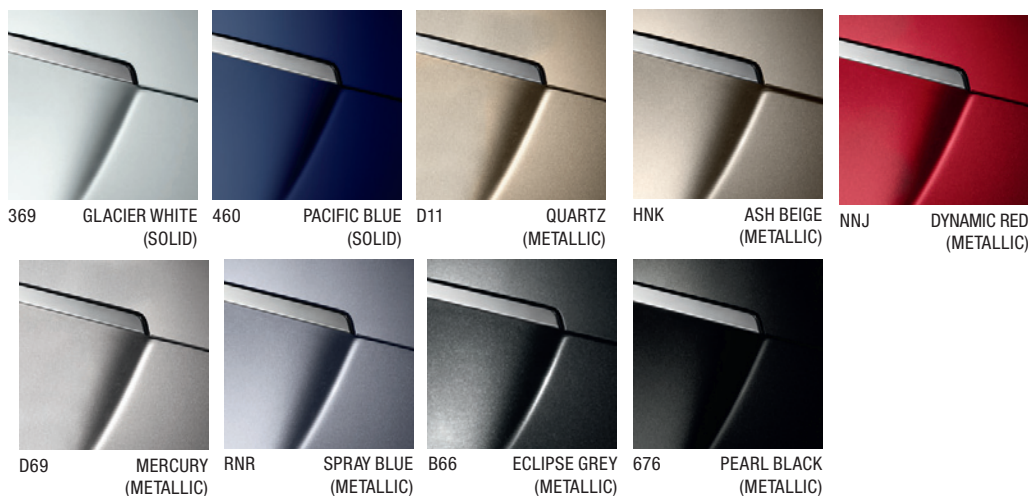

COLOURS

It should be noted that printing limitations do not permit the subtle paintwork shades on these pages to be shown with absolute accuracy. Only personal inspection of the Mégane Hatch at your Renault Dealer will reveal it in its true colours. From time to time changes are made to the colour range. Please check availability with your Renault Dealer.