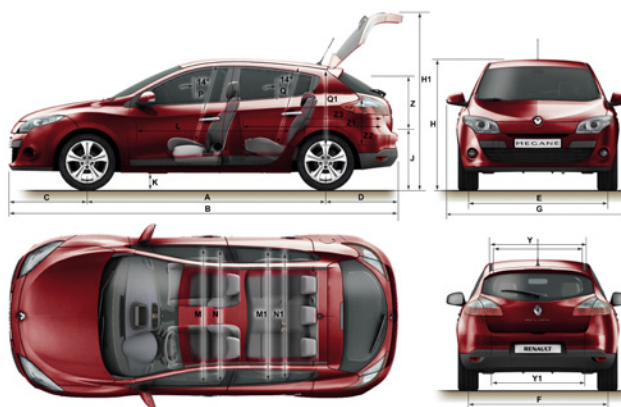

DIMENSIONS (in mm)

A	Wheelbase	2,641	N	Interior Shoulder Cabin Width - Front	1,420
B	Overall Length	4,295	N1	Interior Shoulder Cabin Width - Rear	1,363
C	Front Overhang	860	P	Front seat headroom measured at 14 degrees	892
D	Rear Overhang	793	Q	Rear seat headroom measured at 14 degrees	894
E	Front Track	1,546	Y	Maximum Load Entry Width	1,067
F	Rear Track	1,547	Y1	Minimum Load Bay Width	940
G	Overall Width	1,808	Z	Height of Rear Opening	575
G	Overall Width (Including Door Mirrors)	2,037	Z1	Load Area Length	1,489
H	Unladen Height	1,471	Z2	Load Area Length behind rear seats	549
H1	Unladen Platform Height	572	Z3	Load Area Length with Rear Seats Folded	848
K	Ground Clearance	140			
M	Interior Elbow Cabin Width - Front	1,480			
M1	Interior Elbow Cabin Width - Rear	1,418			

VOLUME

Boot Volume (dm³)	360