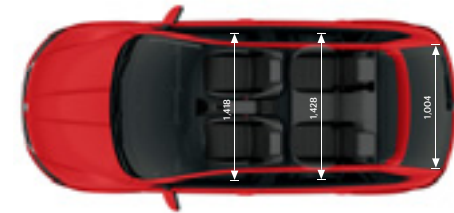

Model equipment (continued)

Optional Packages	Rapid Spaceback Ambition	Rapid Spaceback Elegance
Sports Pack		
Front Xenon headlights	●	●
Rear parking sensors	●	●
Privacy Glass (SunSet)	●	●
Front sports seats (red/black) with intergrated headrest	●	●
Stainless steel pedal set	●	●
Double-sided mat in luggage compartment	●	●
Black décor stripe on dashboard	●	●
Fog lights with cornering function	●	●
Style Pack		
Panoramic glass roof	●	●
Front fog lights, Black-frosted glass design	●	●
Ray 17" black alloy wheels	●	●
Black rear spoiler	●	●
Extended glass design on tailgate	●	●
Darkened tail lights	●	●
Black side mirrors	●	●
Privacy glass (Sunset)	●	●