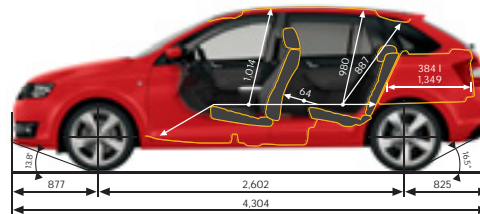

Technical specifications

Model	Rapid Spaceback Ambition 1.2 TSI 77kW Manual	Rapid Spaceback Ambition/Elegance 1.4 TSI 90kW DSG
Engine type	Turbocharged petrol engine, in-line, liquid cooling system, direct injection, OHC, transverse in front	
Cylinders/Displacement (cm ³)	4/1,197	4/1,390
Max. engine performance/revs (kW at rpm)	77/5,000	90/5,000
Max. torque/revs (Nm at rpm)	175/1,550 - 4,100	200/1,500-4,000
Fuel quality	Unleaded Petrol min RON 95	
Air pollution regulation	EU5	
Performance/consumption		
Maximum speed (km/h)	193	203
Acceleration 0–100 km/h	10.2	9.4
Consumption (l/100 km) (ADR 81/02)		
– combined	5.4	6.0
– urban	6.9	7.6
– extra-urban	4.6	5.0
CO ₂ emissions (g/km)	125	139
Transmission		
Driven wheels	Front-wheel drive	
Clutch	Hydraulic single dry clutch disc	Two coaxial dry multiple-disk clutch, electro-hydraulically operated
Transmission	Manual 6-speed	DSG 7-speed
Weight		
Tare Mass (kg)	1,155	1,210
Max. roof load (kg)	75	75
Max. trailer load w/o brakes	580	610
Max. trailer load with brakes (kg)	1,000	1,000
Max. downball weight (kg)	50	50
Body	5-seater, 5-door, 2-compartment	
Drag coefficient Cd	0.31	0.311
Chassis		
Front axle	MacPherson suspension with lower triangular links and torsion stabiliser	
Rear axle	Compound link crank-axle	
Braking system	Hydraulic dual-diagonal circuit braking system vacuum assisted with Dual Rate system	
Brake – front	Disc brakes with inner cooling and with single piston floating calliper	
Brake – rear	Disc brakes	
Steering system	Direct rack-and-pinion steering with electro-mechanic power steering	
Wheels	7Jx16" (7Jx17" in Elegance)	
Tyres	215/45 R16 (215/40 R17 in Elegance)	
Liquids		
Tank capacity (l)	55	
Outside dimensions		
Length (mm)	4,304	
Width (mm)	1,706	
Wheelbase (mm)	2,602	
Ground clearance (mm)	134	
Track front/rear (mm)	1441/1478	
Inside dimensions		
Width – front/rear	1,418/1,428	
Headroom – front/rear	1,014/980	
Storage capacity		
with rear seats upright (l)	384	
with rear seats down (l)	1,349	