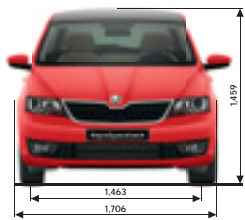

Model equipment (continued)

Optional Packages	Rapid Spaceback Ambition	Rapid Spaceback Elegance
Sports Pack		
Front Xenon headlights	●	●
Rear parking sensors	●	●
Privacy Glass (SunSet)	●	●
Front sports seats (red/black) with intergrated headrest	●	●
Stainless steel pedal set	●	●
Double-sided mat in luggage compartment	●	●
Black décor stripe on dashboard	●	●
Fog lights with cornering function	●	●
Style Pack		
Panoramic glass roof	●	●
Front fog lights, Black-frosted glass design	●	●
Ray 17" black alloy wheels	●	●
Black rear spoiler	●	●
Extended glass design on tailgate	●	●
Darkened tail lights	●	●
Black side mirrors	●	●
Privacy glass (Sunset)	●	●