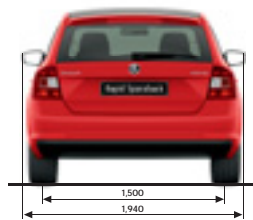

Model equipment (continued)

Optional Packages	Rapid Spaceback Ambition	Rapid Spaceback Elegance
Sports Pack		
Front Xenon headlights	●	●
Rear parking sensors	●	●
Privacy Glass (SunSet)	●	●
Front sports seats (red/black) with intergrated headrest	●	●
Stainless steel pedal set	●	●
Double-sided mat in luggage compartment	●	●
Black décor stripe on dashboard	●	●
Fog lights with cornering function	●	●
Style Pack		
Panoramic glass roof	●	●
Front fog lights, Black-frosted glass design	●	●
Ray 17" black alloy wheels	●	●
Black rear spoiler	●	●
Extended glass design on tailgate	●	●
Darkened tail lights	●	●
Black side mirrors	●	●
Privacy glass (Sunset)	●	●