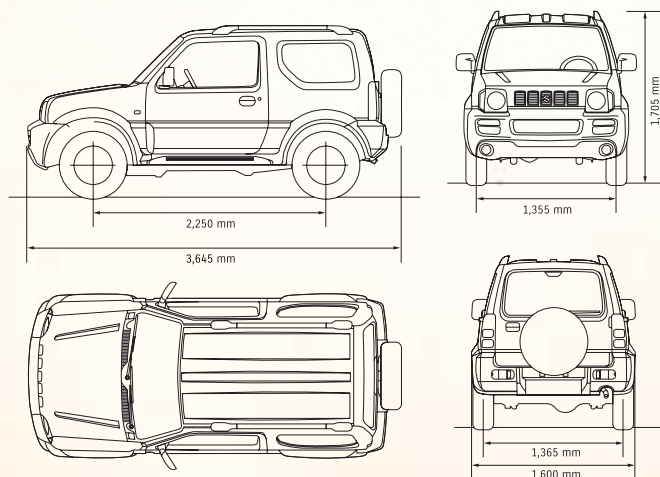

SPECIFICATIONS

JIMNY SIERRA SPECIFICATIONS

DIMENSIONS

Overall length	3,645mm
Overall width	1,600mm
Overall height	1,705mm
Wheelbase	2,250mm
Track	Front 1,355mm
	Rear 1,365mm
Ground clearance	190mm

WEIGHTS

Kerb weight (min)	1,060kg	1,075kg
Gross vehicle mass	1,420kg	1,420kg
Towing capacity	braked 1,100kg	unbraked 350kg
Tow ball download	75kg	

ENGINE

Type	M13A VVT	
Number of cylinders	4	
Number of valves	16	
Piston displacement	1,328cc	
Bore stroke	78.0 x 69.5	
Compression ratio	9.5:1	
Maximum output	62.5kW / 6,000rpm	
Maximum torque	110Nm / 4,100rpm	
Fuel distribution	Multipoint injection	

FUEL CONSUMPTION

Combined	7.3 L/100km*	7.8 L/100km*
CO₂ emissions	174 g/km.	184 g/km

TRANSMISSION

Gear ratio	1st	4.425	2.875
	2nd	2.304	1.568
	3rd	1.674	1.000
	4th	1.190	0.696
	5th	1.000	-
	Reverse	5.151	2.300
Final gear ratio	4.300	4.090	
Transfer	High	1.000	1.320
	Low	2.002	2.643

CHASSIS

Steering	Ball & nut	
Brakes	Front	Discs
	Rear	Drums
Suspension	Front	3-Link rigid with coil spring
	Rear	3-Link rigid with coil spring
Tyres	205 / 70R15	
Minimum turning radius	4.9m	
Seating capacity	4	
Fuel tank capacity	40L	

JIMNY SIERRA SPECIFICATIONS

COMFORT

Air conditioning	✓
Radio / CD player	✓
Power steering	✓
Power windows	✓
Remote keyless entry	✓
Central door locking	✓
Electrically adjustable outside mirrors	✓

INSTRUMENT PANEL

Tachometer	✓
Trip meter	✓
Digital clock	✓

INTERIOR

Push button 4WD selector	✓
Interior lights (3 positions)	✓
Sun visors with vanity mirrors (passenger's side)	✓
12 volt accessory socket	✓
Day / night rear view mirror	✓
Sliding and fully reclining front seats	✓
Adjustable front / rear seat head restraints	✓
Walk-in sliding seat system (passenger side)	✓
Reclining and folding rear seats	✓
Moulded, cloth accented door trim	✓
Moulded rear quarter trim with pocket / cup holder	✓
Door pockets	✓
Centre console with cup holder	✓
Internal fuel lid opener	✓

SAFETY AND SECURITY

Driver & Passenger front SRS airbags	✓
3-point ELR seat belts (x4)	✓
Height adjustable front seat belt anchorage	✓
Side impact protection beams	✓
Engine immobiliser	✓
ABS	✓

EXTERIOR

Halogen headlights	✓
2 speed intermittent front wiper	✓
Intermittent rear wiper and washer	✓
Rear window demister	✓
Green tinted glass window	✓
Coloured bumper / body side moulding	✓
Alloy wheels	OPT
Roof rails	✓
Free wheel hubs (vacuum hubs)	✓

*ADR81/01 test results. **Additional premium/metallic paint charge. Colours are subject to availability.