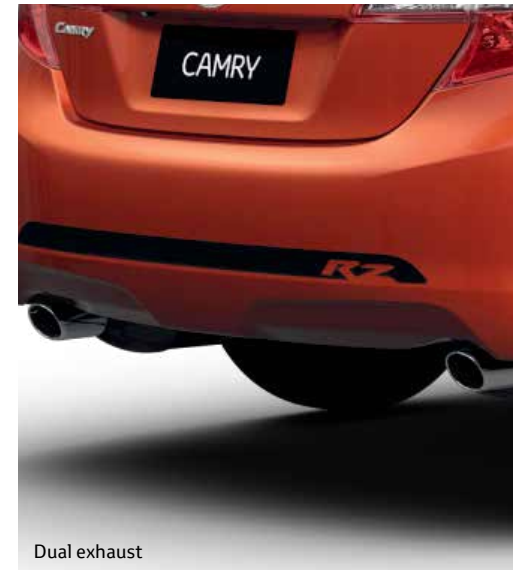

With an abundance of space and looks to burn, the Camry RZ is the family-friendly sedan for those who aren't afraid to make a statement.

With sports-inspired styling inside and out, the Camry RZ has been designed to impress. With 17" black alloys, rear and side decals, and sports side skirts, this Camry will turn heads.

And when it comes to the Camry RZ, beauty isn't just skin deep. Step inside and see the difference, with enhancements including a premium steering wheel, a sports combination meter and reverse camera.

Despite its sporty appearance, the Camry RZ retains all the features that have made the Camry range famous. With ample room for a family, a fuel-efficient<sup>1</sup> 2.5 litre Dual VVT-i engine and a maximum 5-star ANCAP safety rating, the Camry RZ is a driving experience like no other.

Come test drive the special edition Camry RZ and prepare to be impressed.

Rear lip spoiler in gloss black

Unique 17" gloss black alloys

Dual exhaust